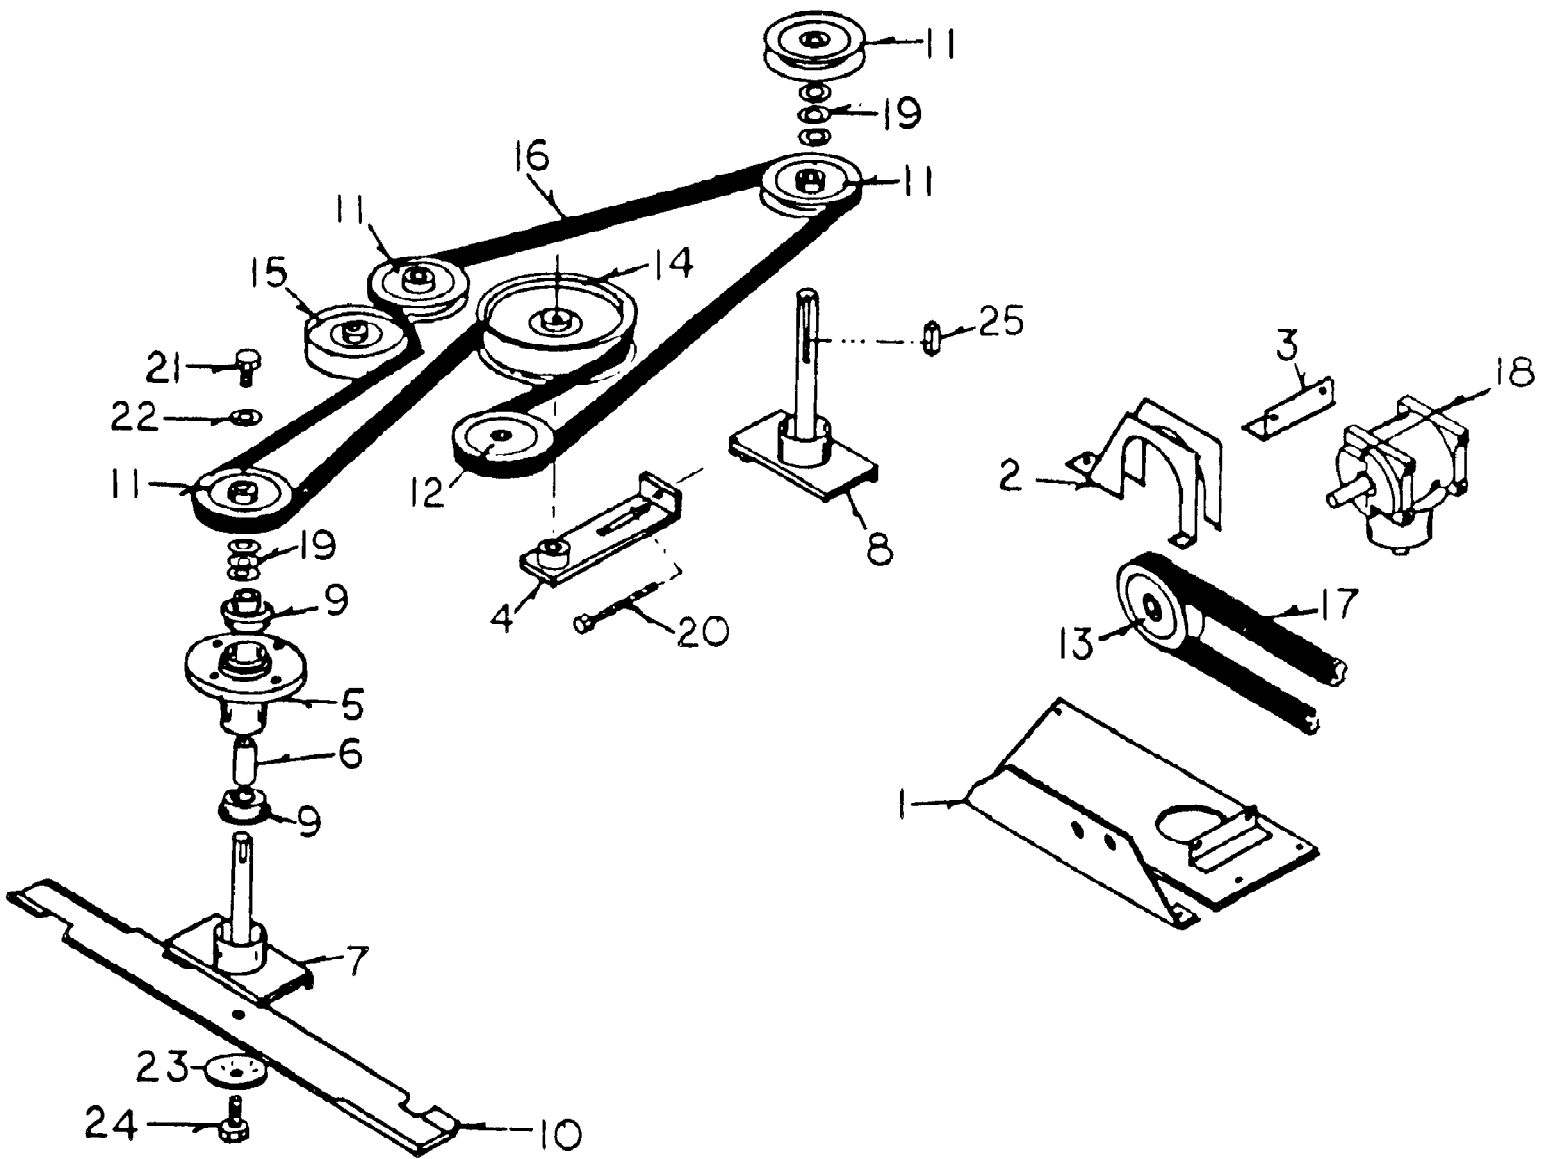

139-002-190 FR-12 (1989)
52" Deck Drive

Page 5 of 31

139-002-190 FR-12 (1989)
52" Deck Drive

Page 6 of 31

Ref #	Part Number	Qty	S/P/F	Description
1	WD-321-0001	1		Gearbox Mount
2	WD-311-0002	1		Belt Guard (12 & 1800)
	WD-330-0030	1		Belt Guard (2000)
3	WD-310-0006	1		Gearbox Mount Angle
4	WD-330-0012	1		Belt Tightener
5	WD-300-0025	3	S	Spindle Housing
6	WD-300-0027	3	S	Spindle Spacer
7	WD-300-0026	2	S	Spindle Shaft
8	WD-300-0033	1		Spindle Shaft, Bong
9	WD-900-3506	6	S	Spindle Bearing
10	WD-900-5528	3	S	Blade
11	WD-900-2511	4	S	Spindle Pulley
12	WD-900-2510	1		Gearbox Pulley, Out Put
13	WD-900-2525	1	S	Gearbox Pulley, In Put (12 & 1800)
	WD-900-2543	1		Gearbox Pulley, In Put (2000)
14	WD-900-2521	1	S	Idler Pulley, Large
15	WD-900-2522	1	S	Idler Pulley, Small
16	WD-900-3005B	1	S	Deck Belt
17	WD-900-3004	1	S	Deck Drive Belt (12 & 1800)
	WD-900-3023	1	S	Deck Drive Belt (2000)
18	WD-900-5535	1	S	Gearbox
19	WD-900-6002	12	S	Spacer Washer
20	WD-900-6034	1		Adjustment Bolt
21	WD-900-6053	3	S	Hex Bolt, 5/16-24 x 3/4"
22	WD-300-0017	3	S	Washer, 5/16", 10 Ga.
23	WD-900-5534	3	S	Blade Washer
24	WD-900-6080	3	S	Hex Bolt, 3/8-24 x 1-1/4"
25	WD-300-0021	6	S	Key Stock, 3/16"